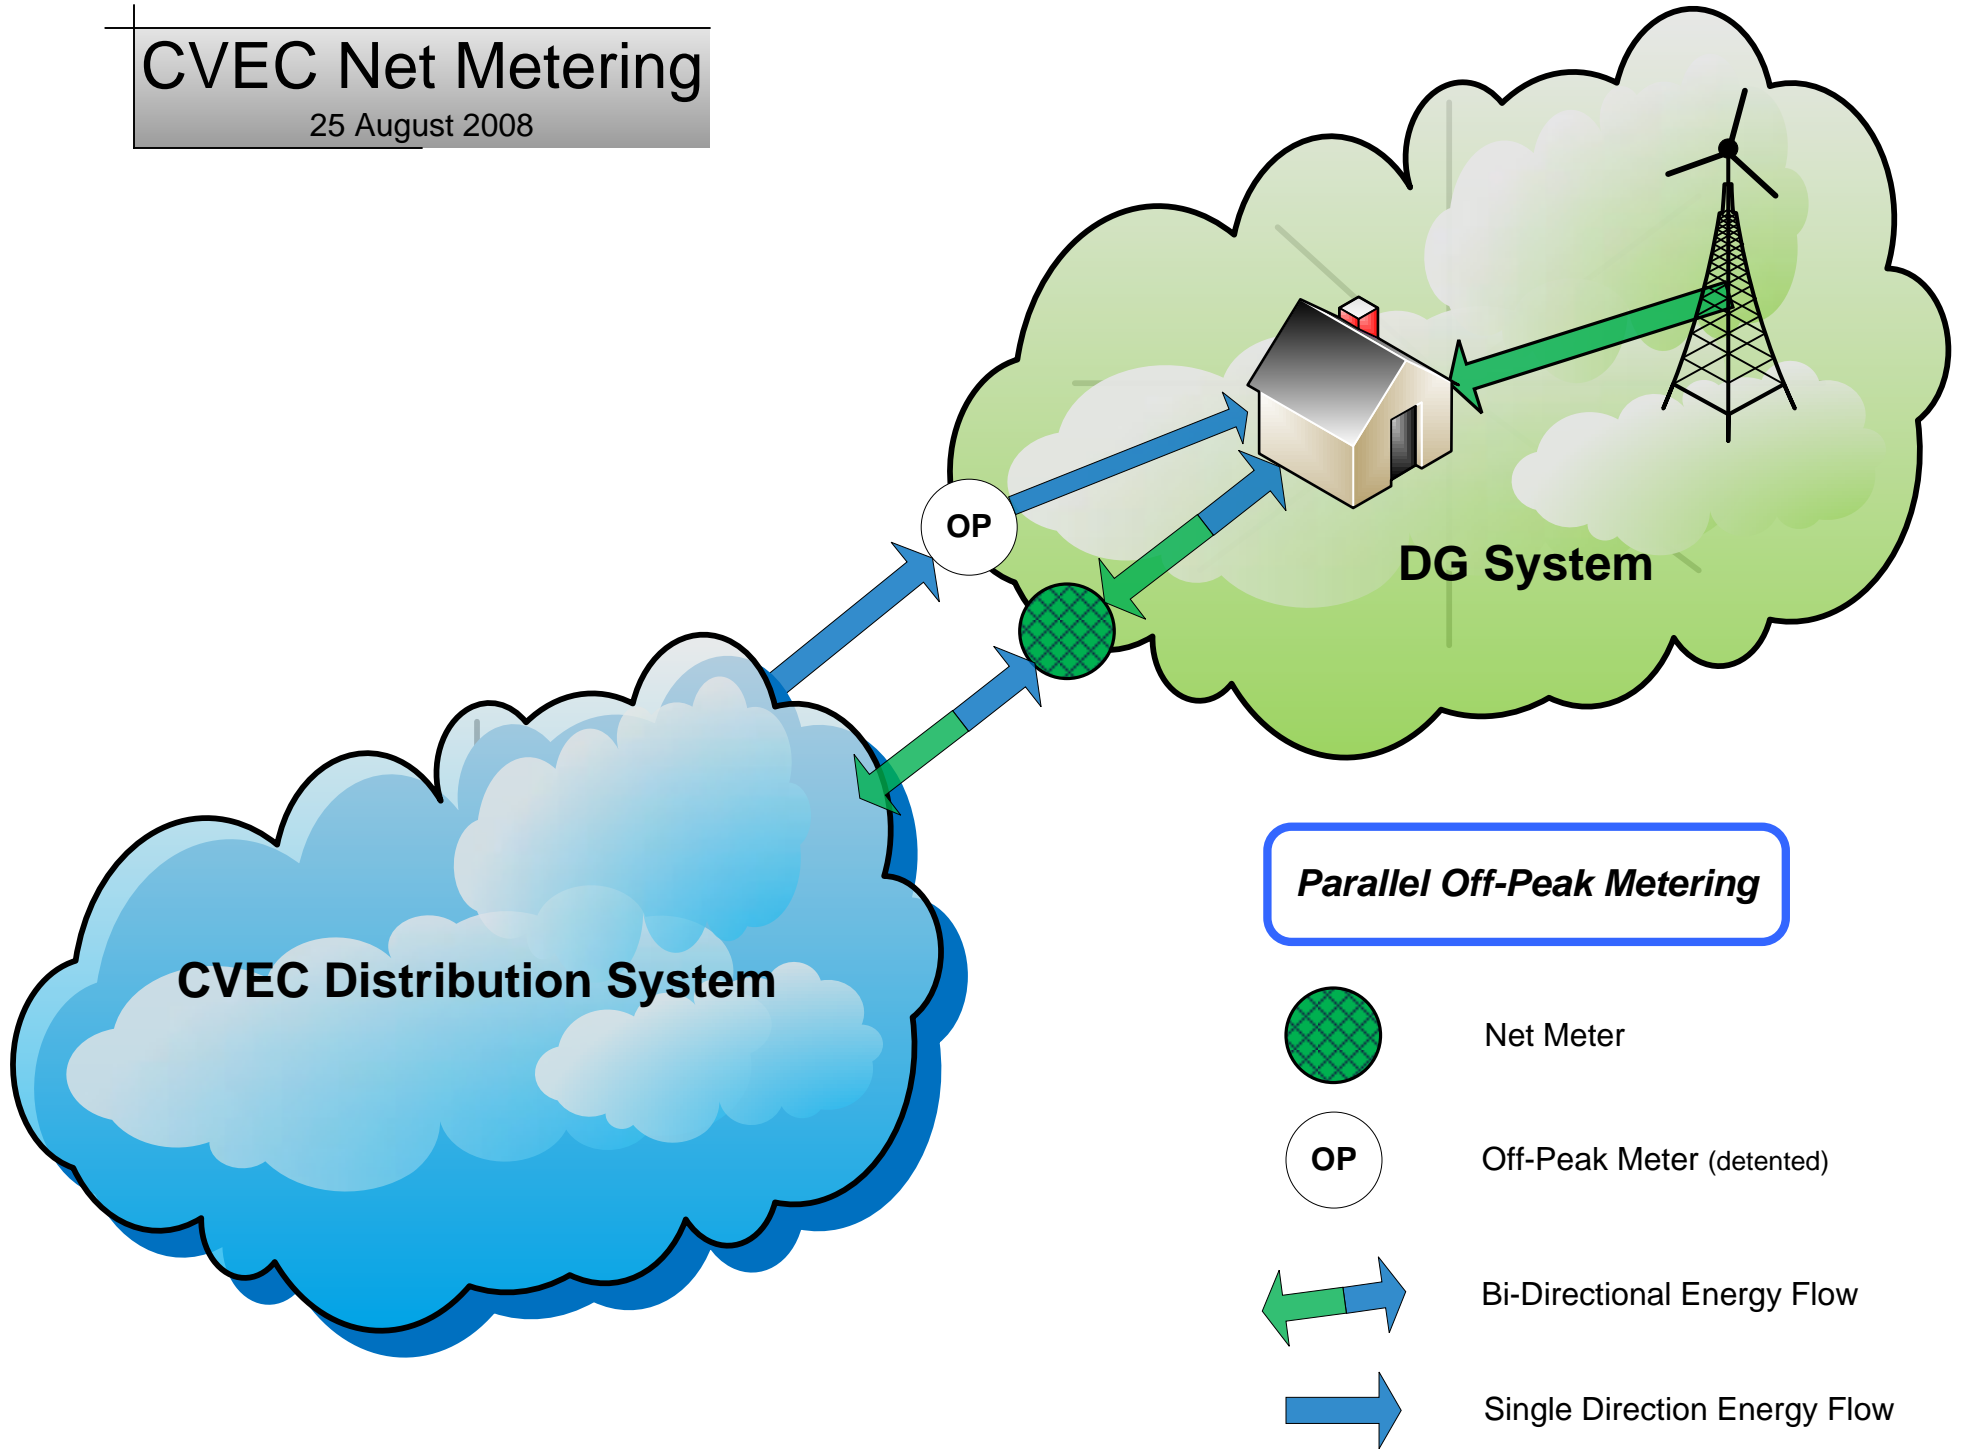

CVEC Net Metering

25 August 2008

Subtractive Off-Peak Metering

Net Meter

Off-Peak Meter

Bi-Directional Energy Flow

Single Direction Energy Flow

CVEC Net Metering

25 August 2008

Parallel Off-Peak Metering

Net Meter

Off-Peak Meter (detented)

Bi-Directional Energy Flow

Single Direction Energy Flow