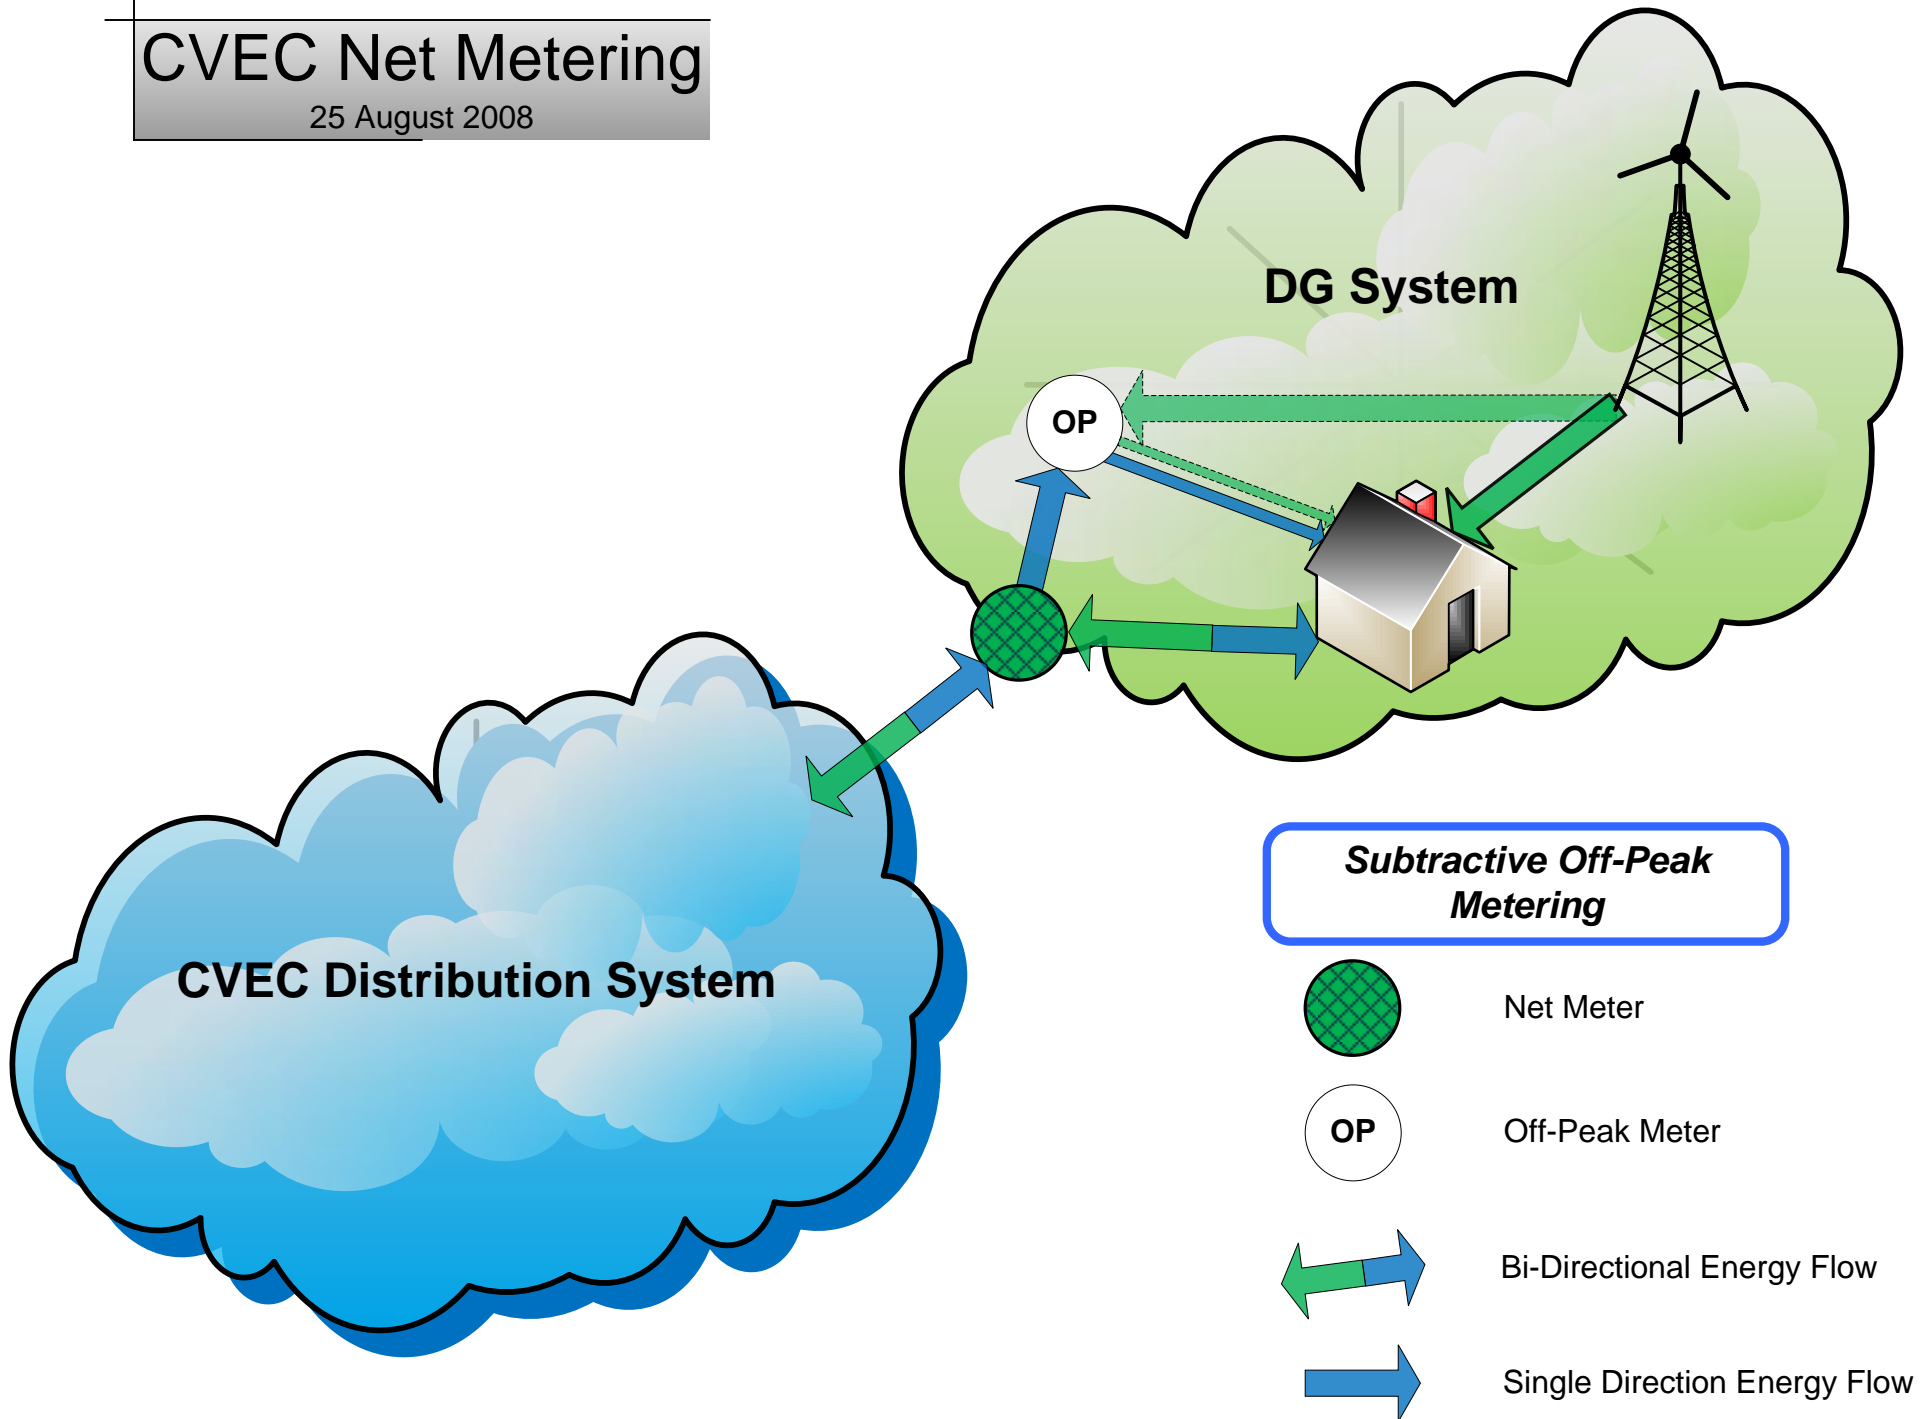

CVEC Net Metering

25 August 2008

Subtractive Off-Peak Metering

Net Meter

Off-Peak Meter

Bi-Directional Energy Flow

Single Direction Energy Flow

CVEC Net Metering

25 August 2008

Parallel Off-Peak Metering

Net Meter

Off-Peak Meter (detented)

Bi-Directional Energy Flow

Single Direction Energy Flow